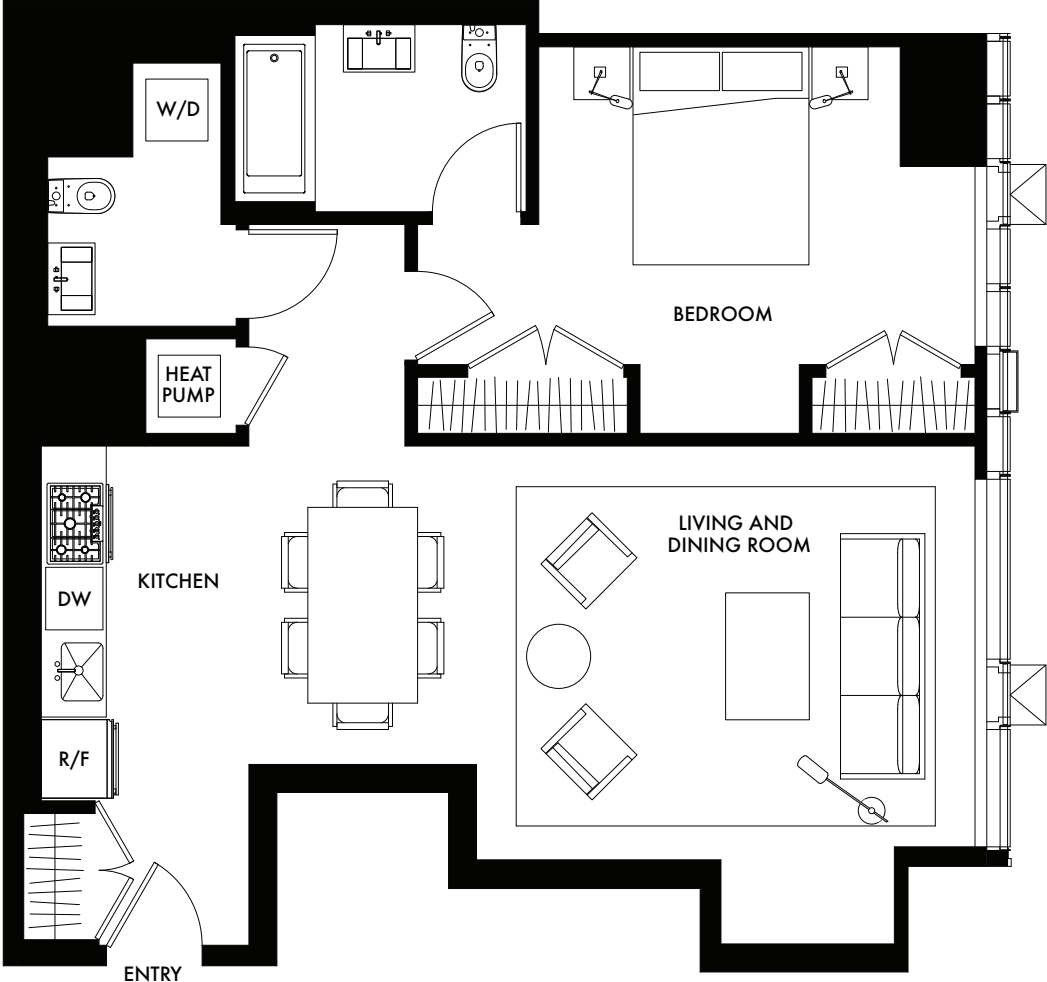

11

SALES GALLERY 889 FRANCISCO STREET

LOS ANGELES, CALIFORNIA 90017

213.493.5555 // INFO@LIVEMETROPOLISLA.COM

RESIDENCE 11

ONE BEDROOM // ONE BATHROOM // POWDER ROOM

FLOORS 7 TO 22 • 870 TO 903 SQ. FT. // FLOORS 23 TO 38 • 880 TO 903 SQ. FT.