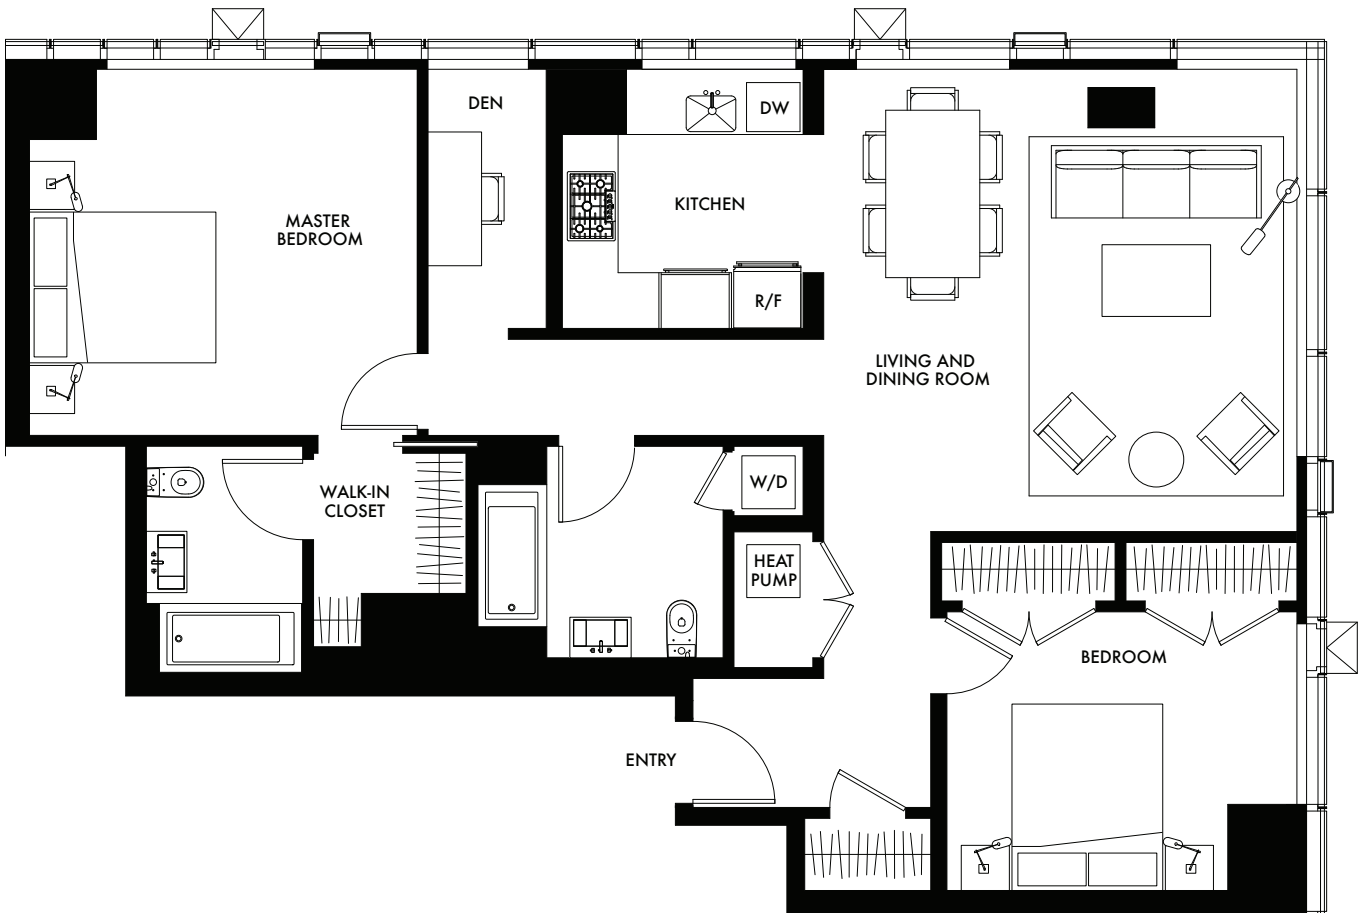

Residence

METROPOLISLOSANGELES.COM

08

SALES GALLERY 889 FRANCISCO STREET

LOS ANGELES, CALIFORNIA 90017

213.493.5555 // INFO@LIVEMETROPOLISLA.COM

RESIDENCE 08

TWO BEDROOM // TWO BATHROOM

FLOORS 7 TO 22 • 1,290 TO 1,365 SQ. FT. // FLOORS 23 TO 38 • 1,290 TO 1,366 SQ. FT.

This advertisement is not an offering, but only a solicitation of interest in the advertised property. The artist's renderings and images of the proposed project are conceptual only and for illustrative purposes. Maps, floor plans, models and other improvements represented may not be to scale or shown in their final as-built condition, and may contain features which are not standard on all residences. No real estate broker or agent is authorized to make any representations or other statements regarding the residences or the project, and no agreements with deposits paid or other arrangements shall bind the developer.